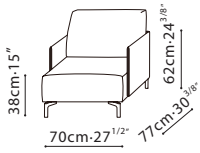

FABRIC VERSION

C01H0101