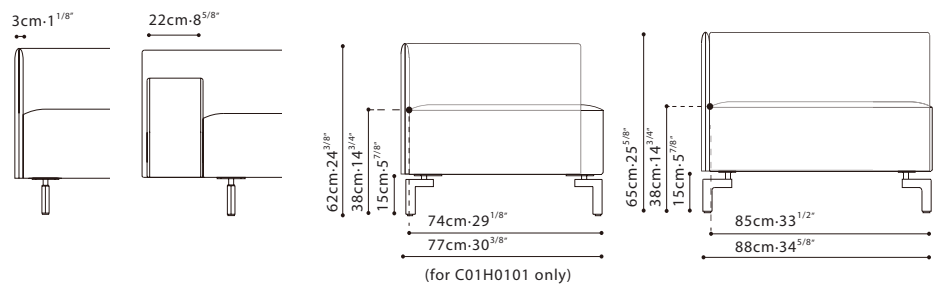

EAST-WEST / FRAME: Solid birch wood frame with metal reinforcements, covered in polyurethane foam and fabric lining. Armrest constructed with steel frame. Sofa base in glossy grey metallic painted leg.

CUSHION: Seat cushion in elastic webbing, sinuous springs, and high resilient foam. Back cushion in feather-down and polyester. Throw cushion C81H0104 and Armrest cushion C81H0105 filled with feather-down and polyester fiber.

UPHOLSTERY: Arm and back element available in leather only. Seat and back cushions available in fabric or leather. Covers removable when in Fabric. Sofa base comes standard with pre-set metal connectors.